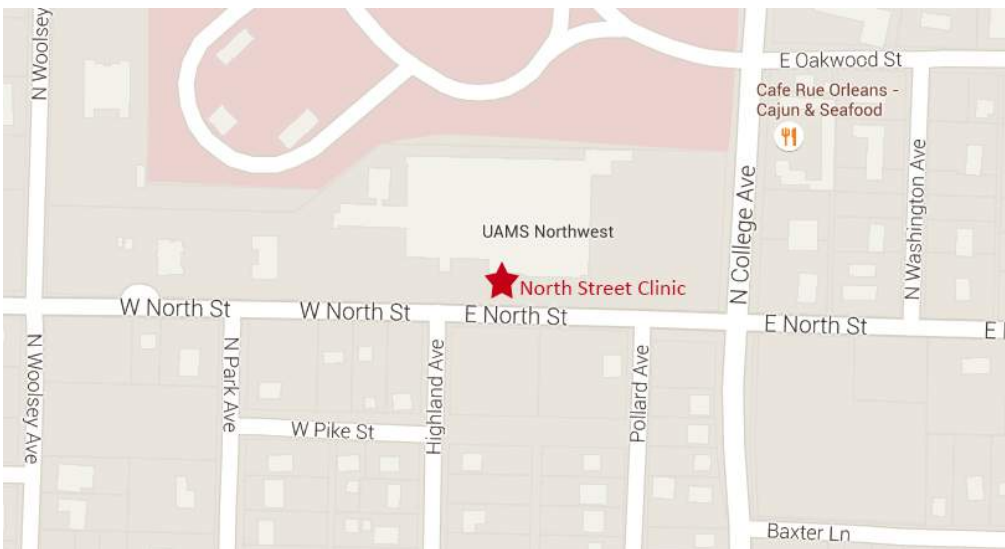

These are satellite images of the drop off locations along with their respective mailing address. The red arrow denotes where the van will drop off food.

UAMS NORTHWEST – NORTH STREET ENTRANCE

1125 N College Ave

ARKANSAS RESEARCH AND TECHNOLOGY PARK
535 W. Research Center Blvd.

UNIVERSITY OF ARKANSAS GLOBAL CAMPUS
2 E. Center Street

*** Note: Drop off location will be at the 2nd floor entrance by the alley between the Chancellors Hotel and the municipal parking deck

**ARKANSAS AGRICULTURE RESEARCH AND EXTENSION CENTER (AAREC) –
PAULINE WHITAKER ANIMAL SCIENCE BUILDING**

1335 W. Knapp Dr.

***Note: Drop off will be at back of parking lot by university vehicles

**ARKANSAS AGRICULTURE RESEARCH AND EXTENSION CENTER (AAREC) – FOOD
SCIENCE CENTER**

W. Cassatt Street

UNIVERSITY OF ARKANSAS UPTOWN CAMPUS
1001 E. Sain Avenue